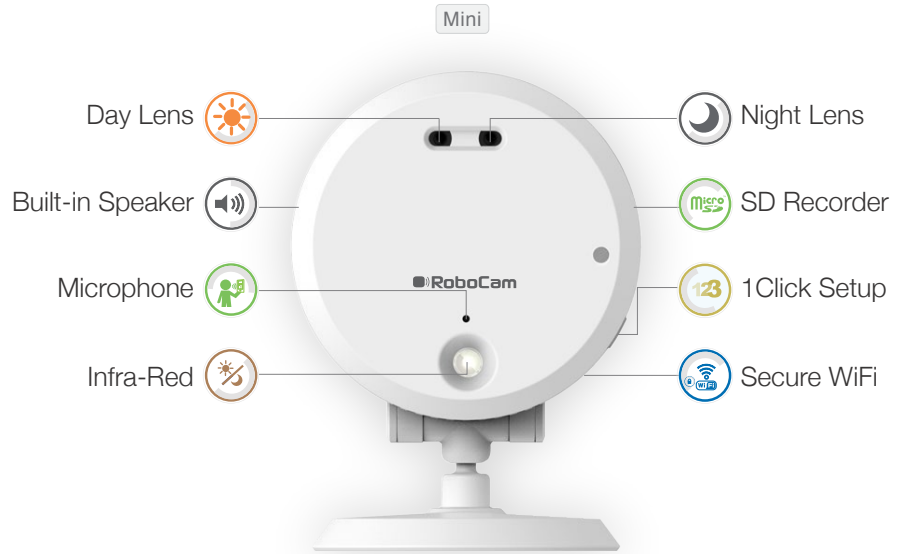

RoboCam

The Ultimate Remote Monitor

✓ 24/7 WiFi Remote Monitor

✓ Plug'N'Play Hi-Res IP-Camera

✓ Video & Audio Recorder

✓ 2-Way Communicator

✓ Alarm Control Center

Watch, Listen & Talk around the world Using PC, Mac, iPhone, iPad, Android

Available on the App Store

ANDROID APP ON Google play

Works with Mac

Windows App